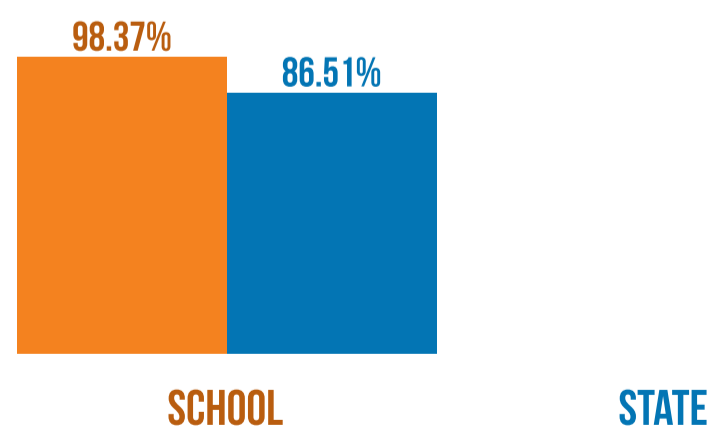

CHRONIC ABSENTEEISM

A

What percentage of students is in good attendance?

Points Possible: 10

POSTSECONDARY OPPORTUNITIES

A

How well are schools helping students gain early college and career exposure?

Points Possible: 10